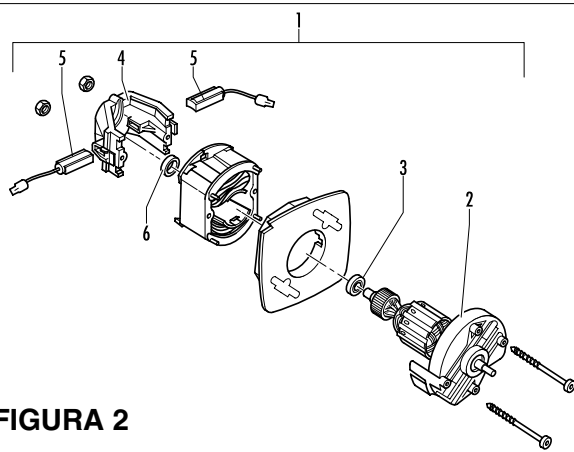

brand	PARTNER

date	MAR/03	SHEET 1/2

Model	Prefix
P1640 + EXTRA CHAIN	01

Product number
953900378

FIGURA 2